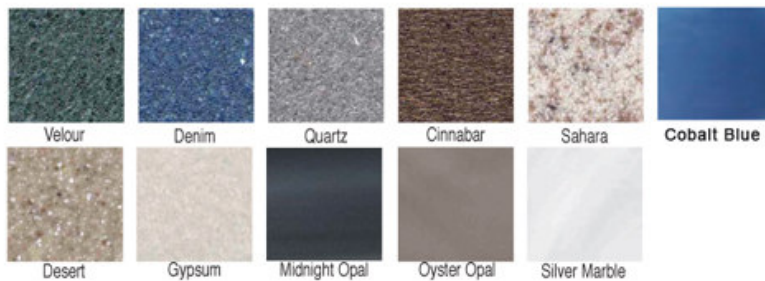

2009 Acrylic Colours

New, Cobalt Blue