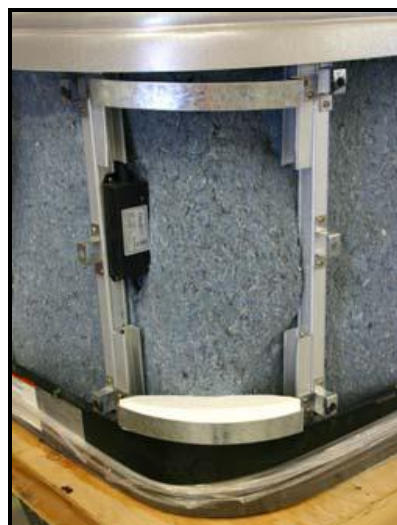

Corner Panels

To ensure a tighter and more secure fit, corner insulation pieces have been added to the bottom corners on all MAAX Collection models as well as the Elite Spas (models 4000 – ES). The foam corner piece seals any corner gaps to prevent bugs and/or rodents infiltrating the spa.