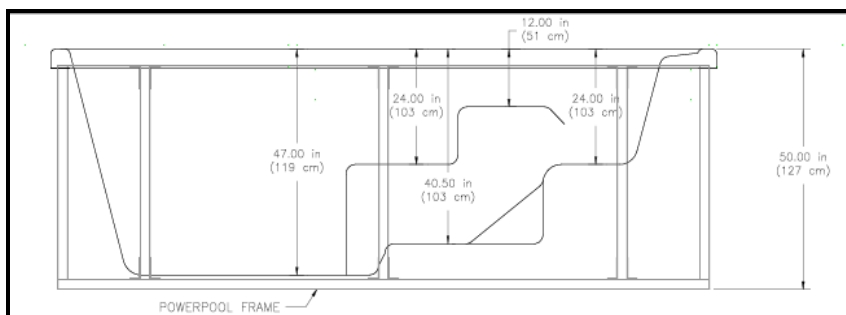

Corner Panels

To ensure a tighter and more secure fit, corner insulation pieces have been added to the bottom corners on all MAAX Collection models as well as the Elite Spas (models 4000 – ES). The foam corner piece seals any corner gaps to prevent bugs and/or rodents infiltrating the spa.

PowerPool RS12 dimension

Please note that the height dimension described both online or in brochures is not 53"/135cm but 50"/127cm. This is due to a minor structural change.

PowerPool Handrail upgrade

The stainless steel handrails fitted in the PowerPool range will be powder coated in dark grey to match the jet and diverter colour. The upgrade has gone in effect as of the following production dates: