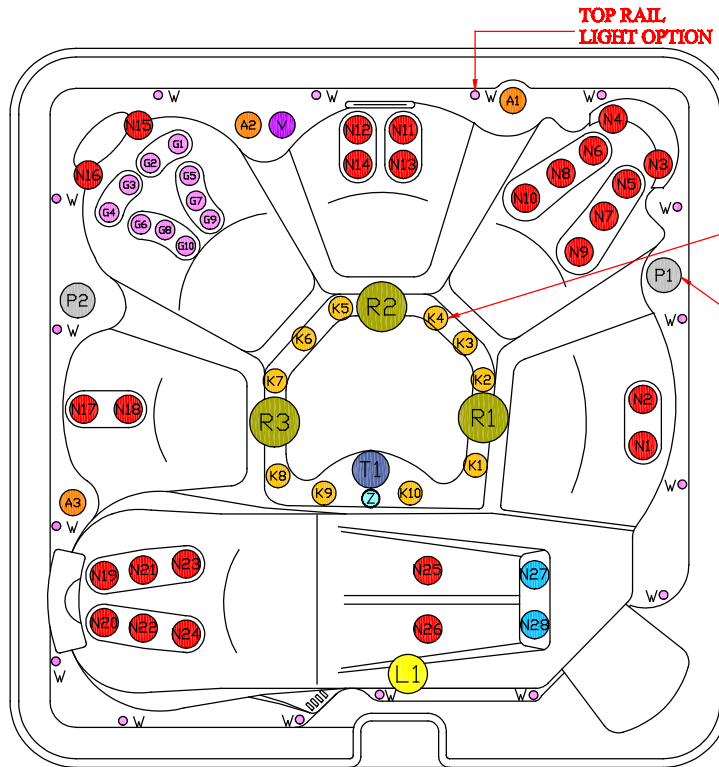

271

Jet Color Code

- Power Storm Directional
- Power Storm Swirl
- Power Storm Massage
- Poly Storm Directional
- Poly Storm Swirl
- Mini Storm Directional
- Mini Storm Swirl
- 2" - 3 Way Diverter Valve
- 2" - 200 GPM Suction
- Filter Jet
- Euro Jet
- Air Control
- Ozone Return Jet
- Cluster Jet
- Control IR Sensor
- Stereo Remote
- Speaker
- Int / Ext Light
- 1" - 2 Way Diverter Valve
- Blower Injector
- Rail Light